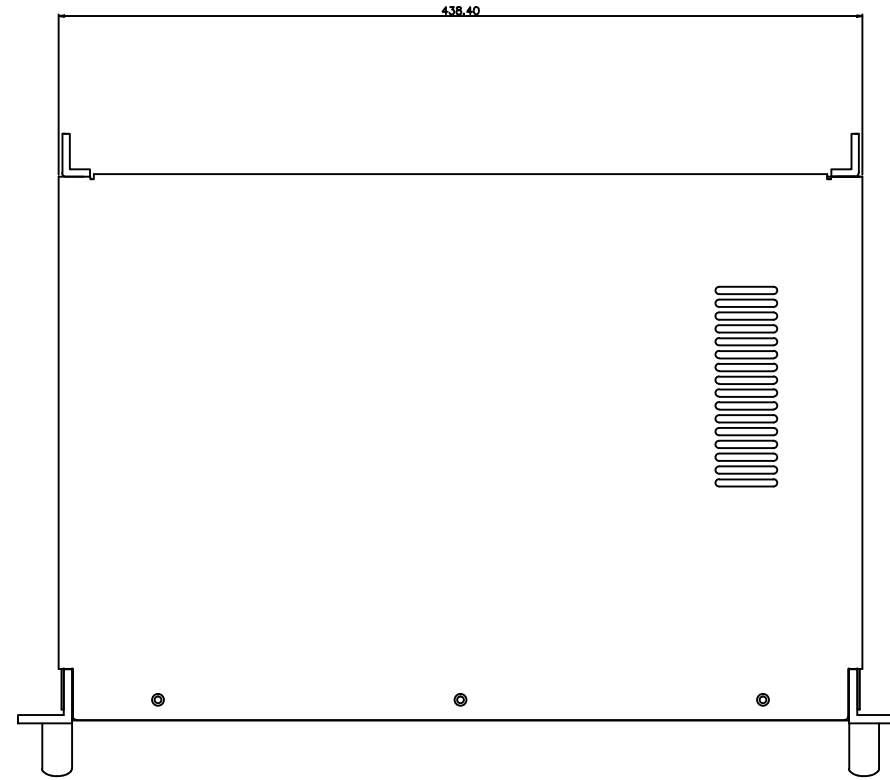

NO.	DESCRIPTION	REVISE REASON	DATE	CHECK
△				
△				
△				
△				

LAYOUT	MODEL	VP-240D			
	TITLE				
	MATERIAL	FINISH/COLOR	Q'TY	SCALE	UNIT
PRODUCT			1	1:1	M/M
	P-NO		DRAWN	CHECK	APPROV
			ysl		
	STK - PROFESSIONAL AUDIO		20170624		