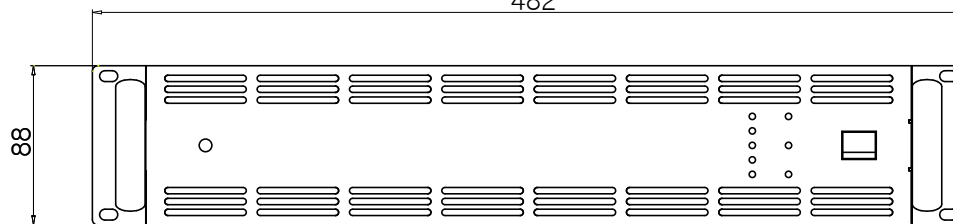

NO.	DESCRIPTION	REVISE REASON	DATE	CHECK
△				
△				
△				
△				

437.5

353.482

482

88

LAYOUT	MODEL	VP-120D, VP-240D			
	TITLE				
	MATERIAL	FINISH/COLOR	Q'TY	SCALE	UNIT
PRODUCT			1	1:1	M/M
	P-NO		DRAWN	CHECK	APPROV
	STK -PROFESSIONAL AUDIO				